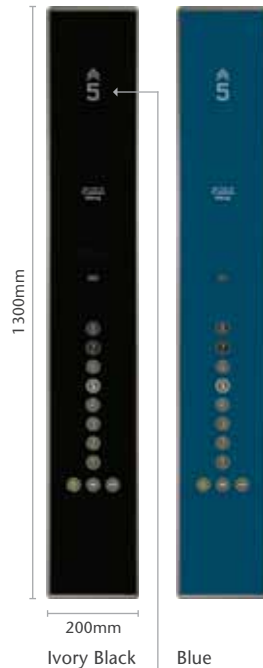

Car Signalization

CAR OPERATING PANEL

Partial Height
Max 24 floors

COP Mounting Method
• Surface mounted

Faceplate Material
• Glossy, Durable poly carbonate

COP Faceplate
• Pre-designed solid colors & printed patterns

Frame
• Elegant aluminum frame with satin finish

Buttons
• Round tactile flush mounted silver mirror polished
• Amber / White LED

Display Type
• Dotmatrix
• Amber/White color

Car Operating Panel (COP)

Solid Colors

Ivory Black Blue

Car Indicator on COP

Printed Patterns

Dark Bamboo White Wire Citylights Green Blue Diamond

Landing Signalization

LANDING FACEPLATE

Pre-Designed Solid Colors
• Ivory Black
• Snow White
• Blue
• Green
• Brown